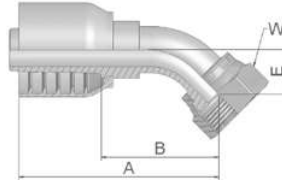

J7 Female ORFS – Swivel 45° Elbow

ISO 12151-1 – SWE 45°
SAE J516 – ORFS 45°

Part Number	Hose I.D.				Thread UNF	A mm	B mm	E mm	W mm
	DN	Inch	Size	mm					
1J743-8-6	10	3/8	-6	9.5	13/16x16	64	38	15	15/16
1J743-8-8	12	1/2	-8	12.7	13/16x16	72	40	15	15/16
1J743-10-10	16	5/8	-10	15.9	1x14	81	44	16	1 1/8
1J743-12-12	19	3/4	-12	19.1	1 3/16x12	92	56	21	1 3/8
1J743-16-16	25	1	-16	25.4	1 7/16x12	111	70	24	1 5/8

J9 Female ORFS – Swivel 90° Elbow – Short Drop

ISO 12151-1 – SWES
SAE J516 – ORFS 90°

Part Number	Hose I.D.				Thread UNF	A mm	B mm	E mm	W mm
	DN	Inch	Size	mm					
1J943-6-6	10	3/8	-6	9.5	11/16x16	56	30	23	13/16
1J943-8-6	10	3/8	-6	9.5	13/16x16	58	32	29	15/16
1J943-8-8	12	1/2	-8	12.7	13/16x16	66	34	29	15/16
1J943-10-8	12	1/2	-8	12.7	1x14	70	38	32	1 1/8
1J943-10-10	16	5/8	-10	15.9	1x14	75	39	32	1 1/8
1J943-12-10	16	5/8	-10	15.9	1 3/16x12	89	52	48	1 3/8
1J943-12-12	19	3/4	-12	19.1	1 3/16x12	78	52	48	1 3/8
1J943-16-16	25	1	-16	25.4	1 7/16x12	109	68	56	1 5/8