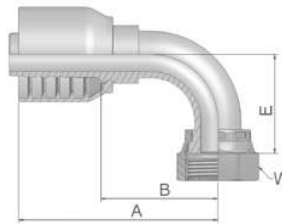

J7 Female ORFS – Swivel 45° Elbow

ISO 12151-1 – SWE 45°
SAE J516 – ORFS 45°

Part Number	Hose I.D.				Thread UNF	A mm	B mm	E mm	W mm
	DN	Inch	Size	mm					
1J743-8-6	10	3/8	-6	9.5	13/16x16	64	38	15	15/16
1J743-8-8	12	1/2	-8	12.7	13/16x16	72	40	15	15/16
1J743-10-10	16	5/8	-10	15.9	1x14	81	44	16	1 1/8
1J743-12-12	19	3/4	-12	19.1	1 3/16x12	92	56	21	1 3/8
1J743-16-16	25	1	-16	25.4	1 7/16x12	111	70	24	1 5/8

J9 Female ORFS – Swivel 90° Elbow – Short Drop

ISO 12151-1 – SWES
SAE J516 – ORFS 90°

Part Number	Hose I.D.				Thread UNF	A mm	B mm	E mm	W mm
	DN	Inch	Size	mm					
1J943-6-6	10	3/8	-6	9.5	11/16x16	56	30	23	13/16
1J943-8-6	10	3/8	-6	9.5	13/16x16	58	32	29	15/16
1J943-8-8	12	1/2	-8	12.7	13/16x16	66	34	29	15/16
1J943-10-8	12	1/2	-8	12.7	1x14	70	38	32	1 1/8
1J943-10-10	16	5/8	-10	15.9	1x14	75	39	32	1 1/8
1J943-12-10	16	5/8	-10	15.9	1 3/16x12	89	52	48	1 3/8
1J943-12-12	19	3/4	-12	19.1	1 3/16x12	78	52	48	1 3/8
1J943-16-16	25	1	-16	25.4	1 7/16x12	109	68	56	1 5/8