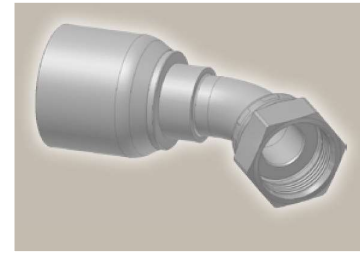

J7 Female ORFS – Swivel 45° Elbow

ISO 12151-1 – SWE 45°
SAE J516 – ORFS 45°

Part Number	Hose I.D.				Thread UNF	A mm	B mm	E mm	W mm
	DN	Inch	Size	mm					
1J743-8-6	10	3/8	-6	9.5	13/16x16	64	38	15	15/16
1J743-8-8	12	1/2	-8	12.7	13/16x16	72	40	15	15/16
1J743-10-10	16	5/8	-10	15.9	1x14	81	44	16	1 1/8
1J743-12-12	19	3/4	-12	19.1	1 3/16x12	92	56	21	1 3/8
1J743-16-16	25	1	-16	25.4	1 7/16x12	111	70	24	1 5/8

J9 Female ORFS – Swivel 90° Elbow – Short Drop

ISO 12151-1 – SWES
SAE J516 – ORFS 90°

Part Number	Hose I.D.				Thread UNF	A mm	B mm	E mm	W mm
	DN	Inch	Size	mm					
1J943-6-6	10	3/8	-6	9.5	11/16x16	56	30	23	13/16
1J943-8-6	10	3/8	-6	9.5	13/16x16	58	32	29	15/16
1J943-8-8	12	1/2	-8	12.7	13/16x16	66	34	29	15/16
1J943-10-8	12	1/2	-8	12.7	1x14	70	38	32	1 1/8
1J943-10-10	16	5/8	-10	15.9	1x14	75	39	32	1 1/8
1J943-12-10	16	5/8	-10	15.9	1 3/16x12	89	52	48	1 3/8
1J943-12-12	19	3/4	-12	19.1	1 3/16x12	78	52	48	1 3/8
1J943-16-16	25	1	-16	25.4	1 7/16x12	109	68	56	1 5/8