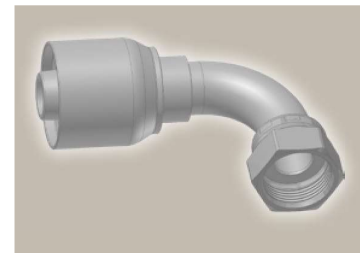

J7 Female ORFS – Swivel 45° Elbow

ISO 12151-1 – SWE 45°
SAE J516 – ORFS 45°

Part Number	Hose I.D.				Thread UNF	A mm	B mm	E mm	W mm
	DN	Inch	Size	mm					
1J743-8-6	10	3/8	-6	9.5	13/16x16	64	38	15	15/16
1J743-8-8	12	1/2	-8	12.7	13/16x16	72	40	15	15/16
1J743-10-10	16	5/8	-10	15.9	1x14	81	44	16	1 1/8
1J743-12-12	19	3/4	-12	19.1	1 3/16x12	92	56	21	1 3/8
1J743-16-16	25	1	-16	25.4	1 7/16x12	111	70	24	1 5/8

J9 Female ORFS – Swivel 90° Elbow – Short Drop

ISO 12151-1 – SWES
SAE J516 – ORFS 90°

Part Number	Hose I.D.				Thread UNF	A mm	B mm	E mm	W mm
	DN	Inch	Size	mm					
1J943-6-6	10	3/8	-6	9.5	11/16x16	56	30	23	13/16
1J943-8-6	10	3/8	-6	9.5	13/16x16	58	32	29	15/16
1J943-8-8	12	1/2	-8	12.7	13/16x16	66	34	29	15/16
1J943-10-8	12	1/2	-8	12.7	1x14	70	38	32	1 1/8
1J943-10-10	16	5/8	-10	15.9	1x14	75	39	32	1 1/8
1J943-12-10	16	5/8	-10	15.9	1 3/16x12	89	52	48	1 3/8
1J943-12-12	19	3/4	-12	19.1	1 3/16x12	78	52	48	1 3/8
1J943-16-16	25	1	-16	25.4	1 7/16x12	109	68	56	1 5/8